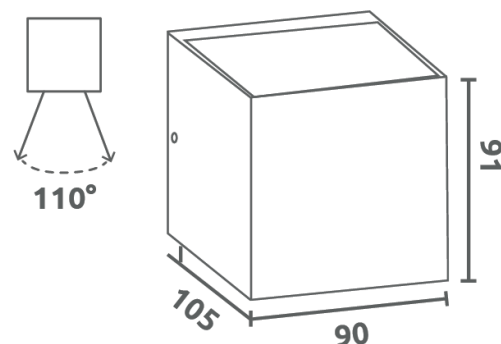

CUBE

DATASHEET

SPECIFICATIONS

WALL-LED CUBE DOWN

50.07.0200	Wall-LED Cube Down Black
50.07.0201	Wall-LED Cube Down Grey
Light Source	: 6W LED
Lumen	: 660Lm (Light source) / 420Lm (Luminaire)
Color Rendering Index	: CRI>80
Light Beam Angle	: 110°
Light Color	: 3000K
Dimmable	: Yes
Control Gear	: Included
Input	: 220-240V
IP	: IP65
Class	: 1
Material	: Aluminium
Available Colors	: Black, Dark Grey
Approvals	: TUV CE RoHS

CUBE

DATASHEET

SPECIFICATIONS

WALL-LED CUBE UP & DOWN

50.07.0210 Wall-LED Cube Up/Down Black

50.07.0211 Wall-LED Cube Up/Down Grey

Light Source	: 12W LED (2 x 6W LED)
Lumen	: 1320Lm (Light source) / 840Lm (Luminaire)
Color Rendering Index	: CRI>80
Light Beam Angle	: 110°
Light Color	: 3000K
Dimmable	: Yes
Control Gear	: Included
Input	: 220-240V
IP	: IP65
Class	: 1
Material	: Aluminium
Available Colors	: Black, Dark Grey
Approvals	: TUV CE RoHS